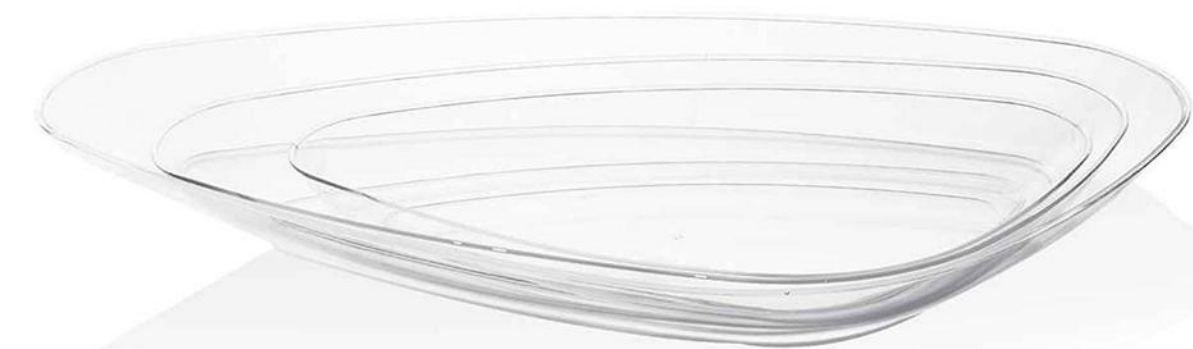

Any color you want...

Lona Series

With their unique shape, LONA series make your parties even more special. The triangular plates, bowls and glasses are light and practical which make them suitable to serve different types of foods. They are great options for both indoor and outdoor activities.

Lona Platter

Code	Size
L 0216	Large
L 0215	Medium
L 0214	Small

Lona Plate

Code	Size
L 0212	Large
L 0211	Medium
L 0210	Small
L 0213	Soup Bowl